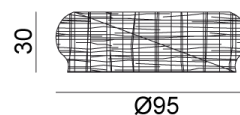

GERVASONI™

Bolla 15

collezione: **Bell + Bolla + Corallo / Coffee tables**
designer: **Michael Sodeau**

Coffee table / ottoman in natural melange rattan core. Same model, matt white, grey, air force blue, black lacquered.