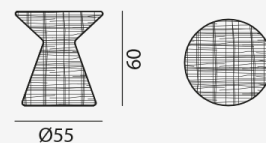

GERVASONI™

Bolla 12 13

collezione: **Bell + Bolla + Corallo** / Coffee tables

designer: **Paola Navone**

Side table / ottoman in natural melange rattan core, matt white, grey, air force blue, black lacquered.