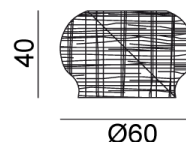

## Bolla 10

collezione: **Bell + Bolla + Corallo / Coffee tables**  
designer: **Michael Sodeau**

Side table / ottoman in natural melange rattan core. Same model, matt white, grey, air force blue, black lacquered.