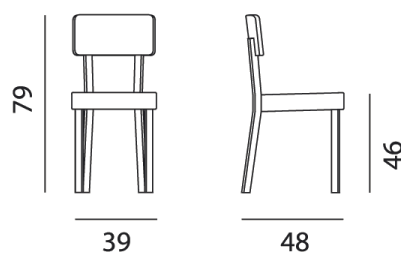

GERVASONI™

Black 123 / 123 R

collezione: **Black / Chairs**

designer: **Paola Navone**

Chair in beech. Available wood finishes: white, grey, air force blue, black lacquered. 123 R Chair in beech, with stretchers.

Copyright Gervasoni SpA - Tutti i diritti riservati
Viale del Lavoro, 88 - 33050 Pavia di Udine - Italia

Source URL: <http://www.gervasoni1882.it/en/product/black-123-123-r.html>