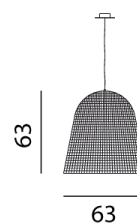

GERVASONI™

Bell 95

collezione: **Bell + Bolla + Corallo / Lamps**
designer: **Jasper Startup**

Suspension lamp in natural melange rattan core, handwoven, max. power 20 W, 220 Volt, bulb not included. Same model, matt white, grey, air force blue, black lacquered.