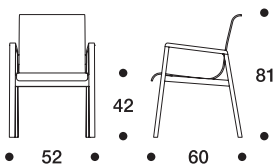

artek
artek.fi