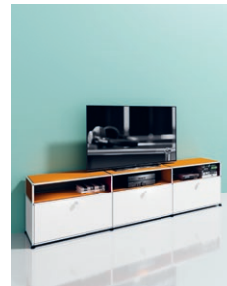

14

15

16

Dimensions
— p. 22

Accessories
— p. 23

Colors & surfaces
— p. 24

Media
01

Unit
W/D/H: 786/536/430 mm
31"W/21"D/17"H