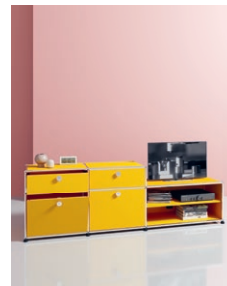

Solutions for your media

01

02

03

04

05

06

07

08

09

10

11

12

13

14

15

16

Dimensions
— p. 22

Accessories
— p. 23

Colors & surfaces
— p. 24