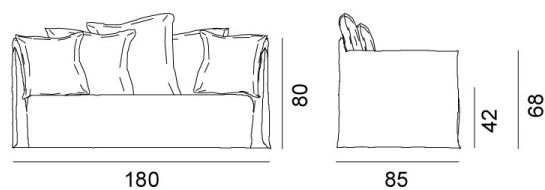

GERVASONI™

Ghost Out 10

collezione: **Outdoor / Sofas**

designer: **Paola Navone**

Sofa for outdoor use, upholstered with water repellent polyurethane foams, removable covers. Three back cushions 60x60 and two 50x50 cm.