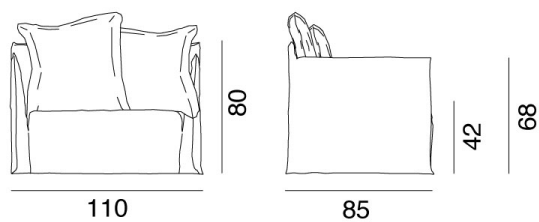

## Ghost Out 09

collezione: **Outdoor / Sofas**

designer: **Paola Navone**

Love-seat for outdoor use, upholstered with water repellent polyurethane foams, removable covers. Two back cushions 60x60 cm.

Copyright Gervasoni SpA - Tutti i diritti riservati  
Viale del Lavoro, 88 - 33050 Pavia di Udine - Italia