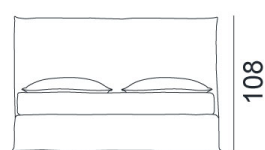

GERVASONI™

Ghost 80 E

collezione: **Ghost / Beds**

designer: **Paola Navone**

Knock-down bed, multilayer and solid wood frame, adjustable slat supports, upholstered with polyurethane foams, removable cover. Available without or with slat 160 x 200 cm or with storage base. Available also for the following slat dimensions: 90x200, 120x200, 140x200, 180x200, 200x200.

Bed bases and slats, mattresses, linen, pillows and duvets; more information at the following [link](#).

101/131/151/171
191/211/164/204