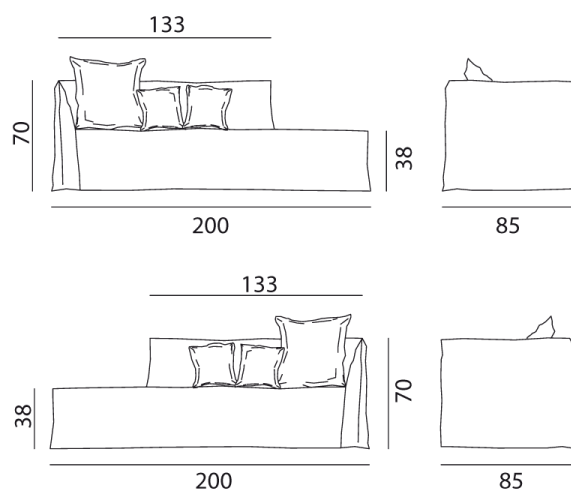

GERVASONI™

Ghost 20 L - R

collezione: **Ghost / Sofas**

designer: **Paola Navone**

Dormeuse, multilayer and solid wood frame, with elastic belts, upholstered with polyurethane foams, removable covers, right or left armrest. One back cushions in dacron and down 60 x 60 cm, two 50 x 50 cm.