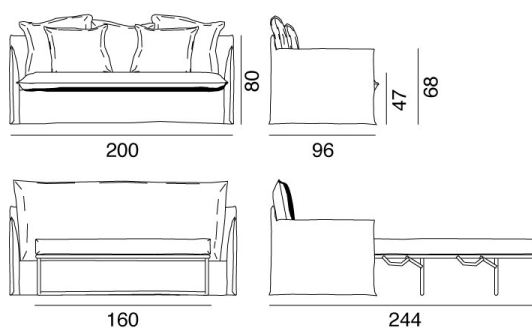

GERVASONI™

Ghost 15

collezione: **Ghost / Sofa-beds**

designer: **Paola Navone**

Sofa-bed multilayer and solid wood frame, with elastic belts, upholstered with polyurethane foams, removable covers. Three cushions 60 x 60 cm, two 50 x 50 cm. Folding metal frame. Mattress with polyurethane foams 160 x 200 x 13 cm.