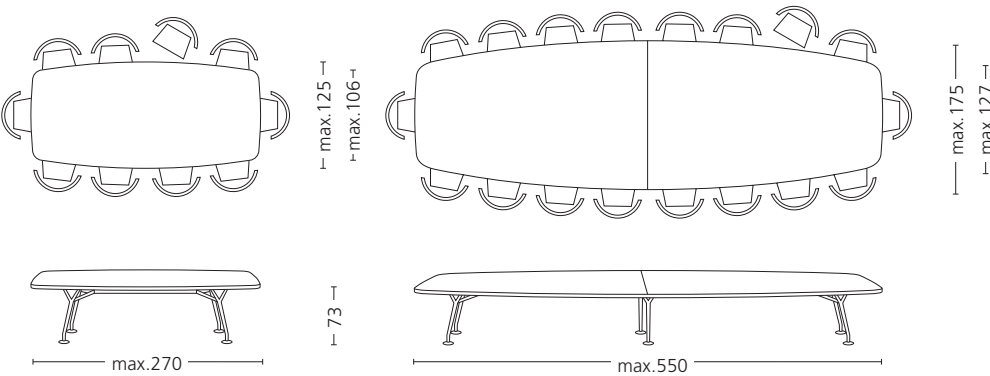

Röthlisberger
Kollektion

Sägeweg 11 · CH-3073 Gümligen
Tel. +41 31 950 21 40 · Fax +41 31 950 21 49
kollektion@roethlisberger.ch
www.roethlisberger.ch