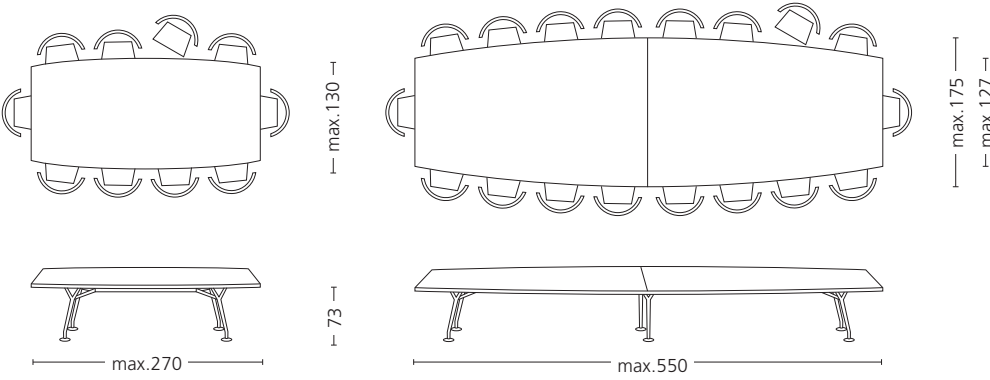

Röthlisberger
Kollektion

Sägeweg 11 · CH-3073 Gümligen
Tel. +41 31 950 21 40 · Fax +41 31 950 21 49
kollektion@roethlisberger.ch
www.roethlisberger.ch