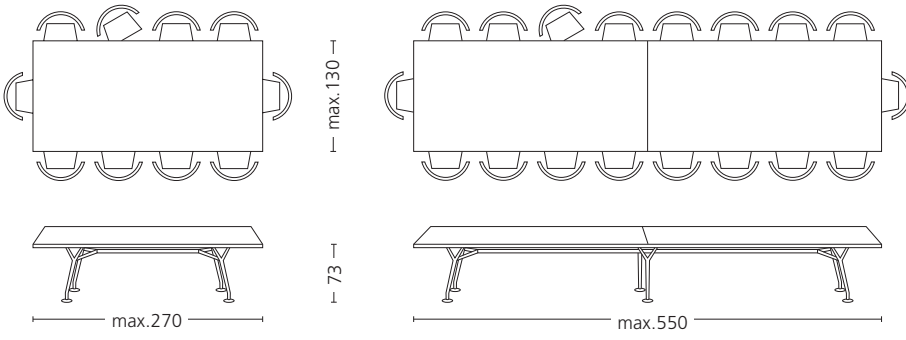

Röthlisberger
Kollektion

Sägeweg 11 · CH-3073 Gümligen
Tel. +41 31 950 21 40 · Fax +41 31 950 21 49
kollektion@roethlisberger.ch
www.roethlisberger.ch