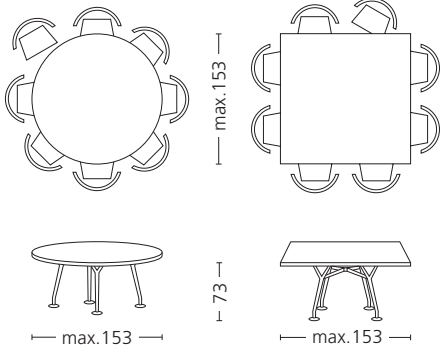

Röthlisberger
Kollektion

Sägeweg 11 · CH-3073 Gümligen
Tel. +41 31 950 21 40 · Fax +41 31 950 21 49
kollektion@roethlisberger.ch
www.roethlisberger.ch