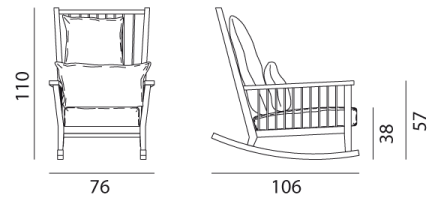

Copyright Gervasoni SpA - Tutti i diritti riservati
Viale del Lavoro, 88 - 33050 Pavia di Udine - Italia

Source URL: <http://www.gervasoni1882.it/en/product/inout-709.html>